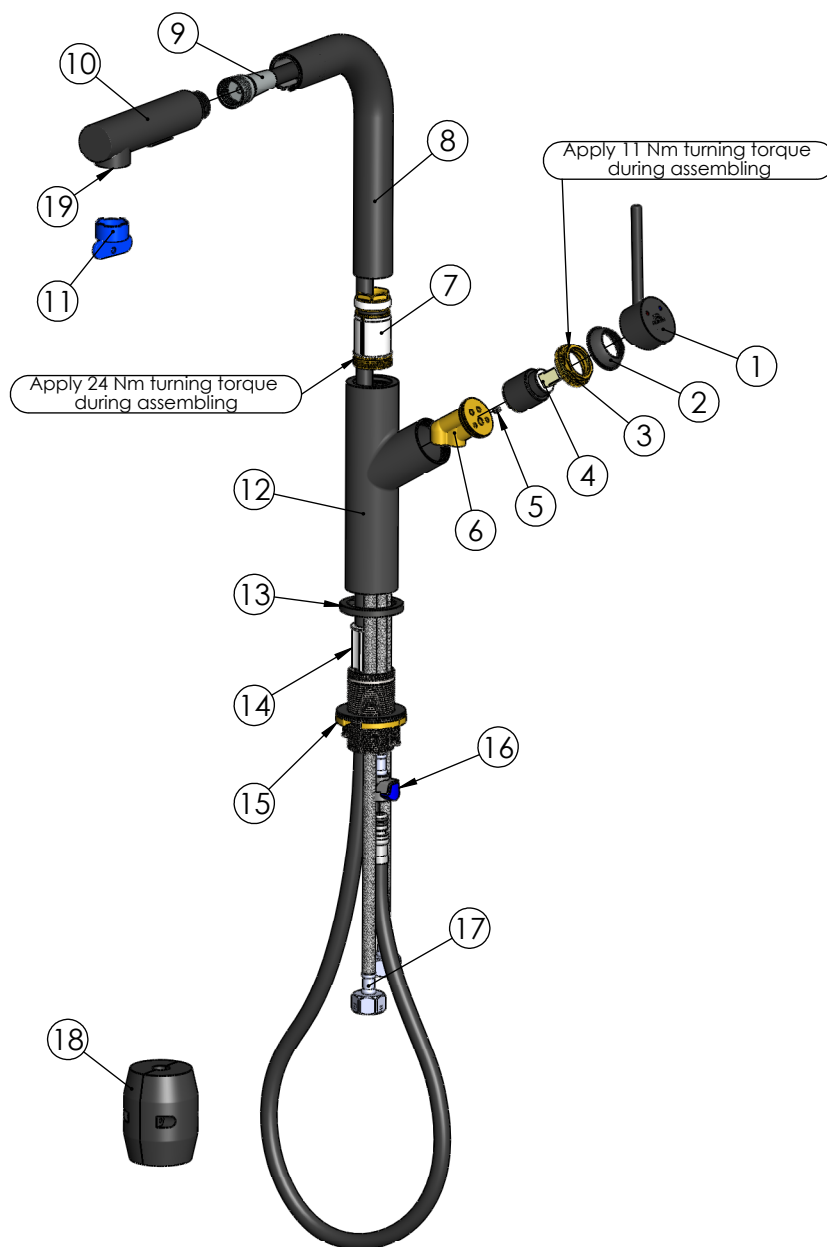

RUBINETA

Product name: **Faucet Bona-35 PO (BK)**  
Product Code: **BO35068**

ITEM NO.	PART CODE	NAME	QUANTITY
1	631931	Handle Bona (BK)	1
2	636284	Cartridge cap Bona (BK)	1
3	636286	Cartridge nut Bona	1
4	634051	Cartridge 25mm Citec (black)	1
5	637126	Screw M4x5 (DIN913)	1
6	635493	Body insert Bona	1
7	637214	Spout insert for Bona	1
8	633359	Spout Bona-35 (BK)	1
9	617993	Nylon hose Bona-33 (G1/2")	1
10	622166	Spout head Bona-35 (BK)	1
11	636841	Key for spout head Bona-35	1
12	635491	Body Bona (BK)	1
13	636067	Base Bona (BK)	1
14	637216	Plastic insert for Bona fixing set	1
15	637213	Fixing set (M34) Bona	1
16	618027	Connection hose 27 cm, D10, M8x1 with special connector, PEX/S.S.	1
17	618063	Connection hose 60 cm, D10, M8x1xF1/2", PEX/S.S.	2
18	637215	Weight for Bona faucet	1
19	636839	Aerator insert Neoperl PL HC (TT) laminar max	1